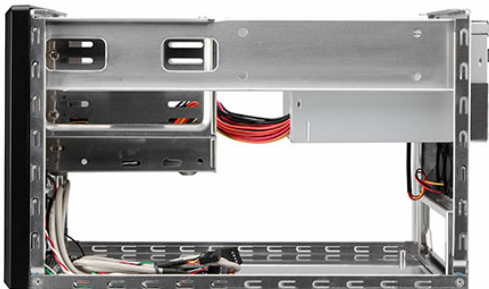

999.00 EUR

incl. 19% VAT, plus shipping

Model No	6009 (250W)
M/B Form Factor	Mini-ITX (6.7"x 6.7")
Dimensions (L x W x D)	200 x 225 x 330 (mm)
Drive Bays	Internal 3.5*1 External 3.5*1 External 5.25*2
PSU Form Factor	Internal Power Supply: 250W (230V) with 2x 40mm fan
Indicators	Power LED, HDD LED
Front I/O	Power Button, Reset Button
Front I/O	USB2.0*2, Audio*1, Mic*1, 1x Firewire IEEE1394
Rear I/O	COM*3, 2x PCI