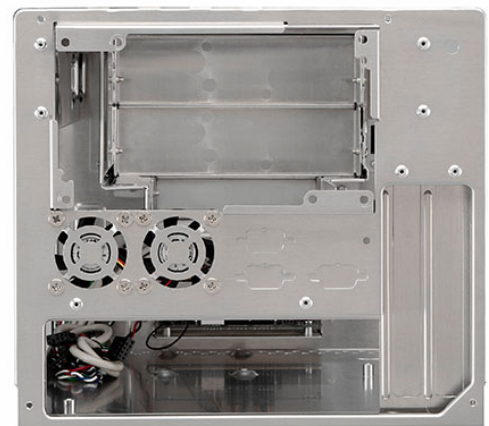

999.00 EUR

incl. 19% VAT, plus shipping

Model No	6009 (250W)
M/B Form Factor	Mini-ITX (6.7"x 6.7")
Dimensions (L x W x D)	200 x 225 x 330 (mm)
Drive Bays	Internal 3.5*1 External 3.5*1 External 5.25*2
PSU Form Factor	Internal Power Supply: 250W (230V) with 2x 40mm fan
Indicators	Power LED, HDD LED
Front I/O	Power Button, Reset Button
Front I/O	USB2.0*2, Audio*1, Mic*1, 1x Firewire IEEE1394
Rear I/O	COM*3, 2x PCI